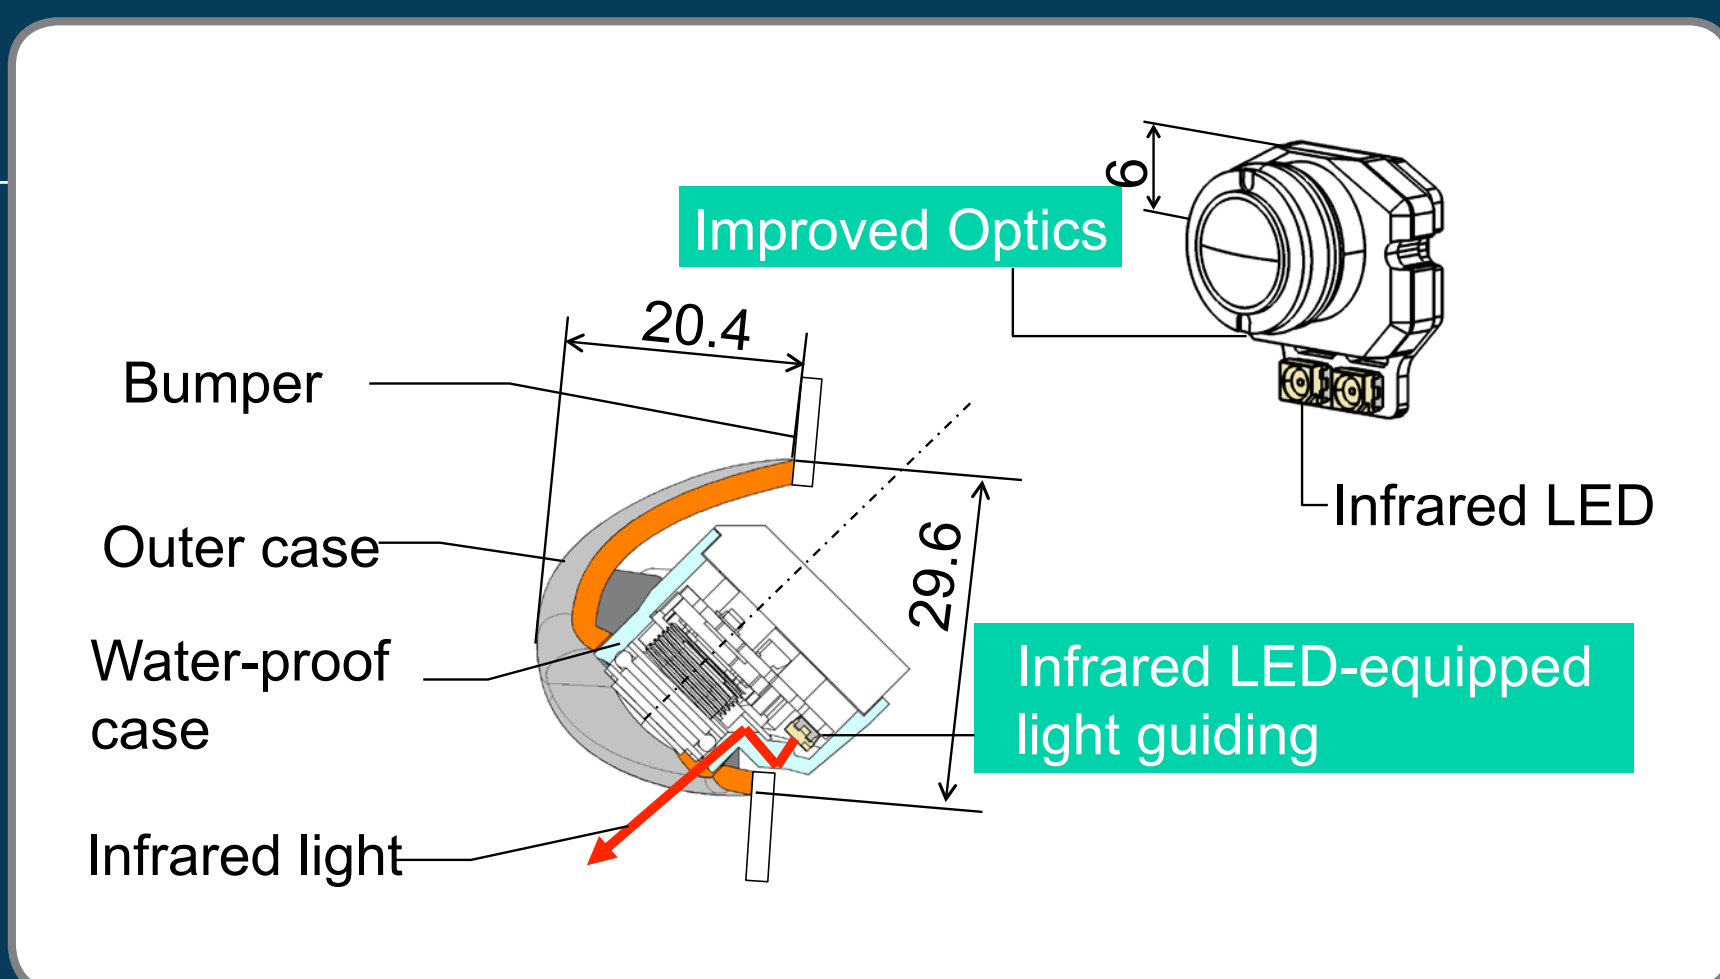

CORNER CLEARANCE CAMERA

Getting in and out of tight parking spots is always a challenge. DENSO makes it easier with an add-on corner bumper camera accessory.

Manufactured to automotive grade standards, the corner clearance camera provides all weather, daytime and nighttime visibility at one of the hardest places to see when parking—the front corner of the bumper. Video is transmitted in real-time directly to your in-vehicle display, providing a clear view of how much clearance is available.

What it does:

- ✔ Provides a clear view of the corner bumper area
- ✔ Real-time video shown on in-vehicle display
- ✔ Improves maneuvering visibility in tight areas

How it works:

View with DENSO's Corner Clearance Camera